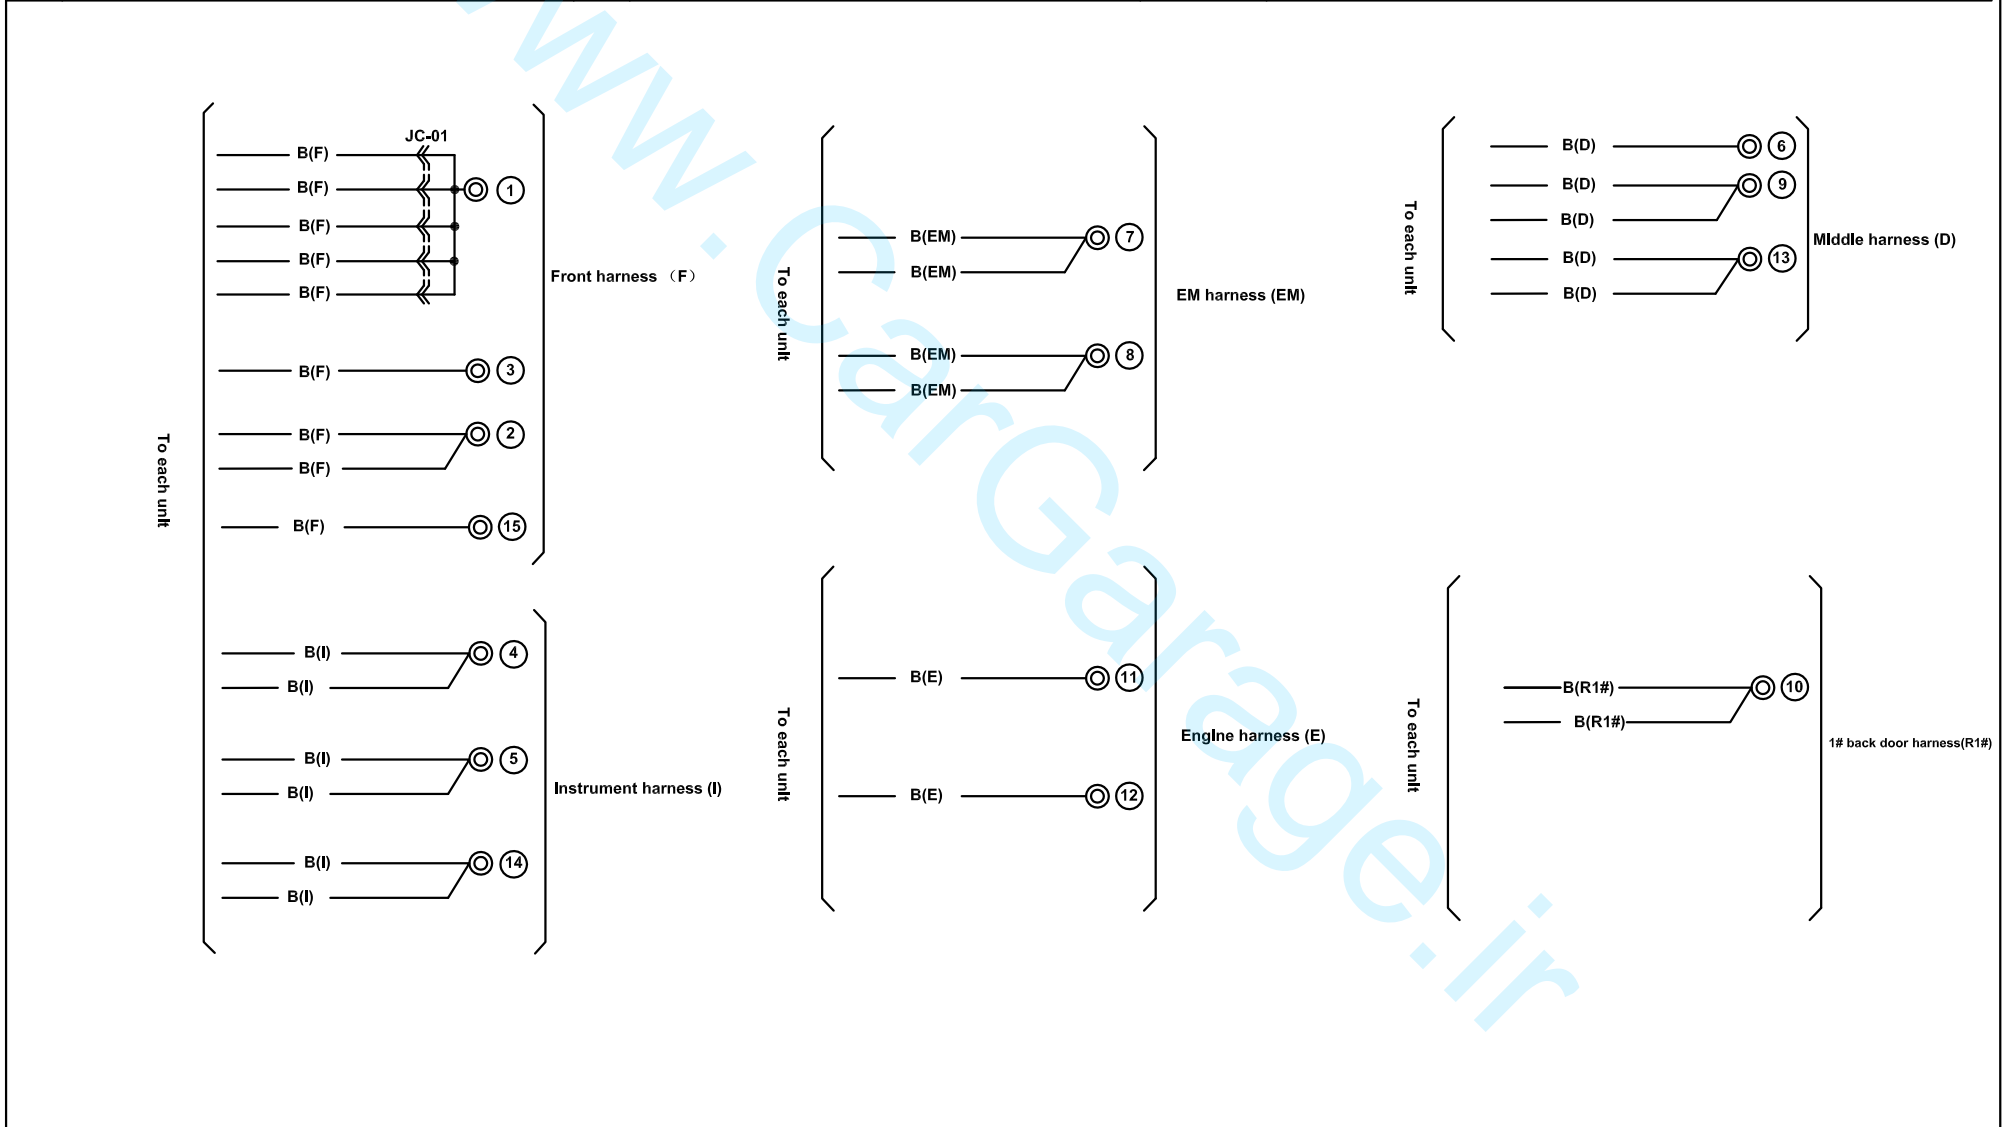

کد رنگ سیم ها

Color	Code	Color	Code
Black	B	Light Green	LG
Brown	BR	Orange	O
Dark blue	DL	Pink	P
Dark Green	DG	Red	R
Gray	GR	Sky Blue	SB
Green	G	Violet	V
Light blue	LB	White	W
Blue	L	Yellow	Y

## نماد

Name	Symbol	Name	Symbol
Front harness	F 	Grounding harness	EA
Engjne harness	E 	Interior harness	IN
EM harness	EM	Reversing radar harness	RA
Middle harness	D 	2# Back door harness	R2#
Rear harness	R 	1# Back door harness	R1#
Front left door harness	DR1		
Front right door harness	DR2		
Rear left door harness	DR3		
Rear right door harness	DR4		
Instrument harness	I		

N2-01 Body control system (BCM) (I)

K2-02 FL door lock actuator (DR1)

K2-05 FR door lock actuator (DR2)

\$ with PEPS

Body control system (BCM)

N2-01 Body control system (BCM)(I)

K1-01 Power window main switch (DR1)

Harness mark:  (F)  (E)  (D)  (R)