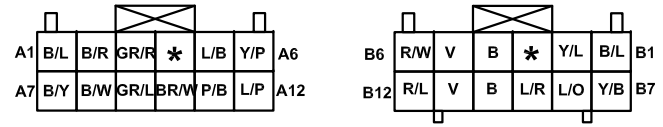

## نماد

Name	Symbol	Name	Symbol
Front harness	F 	Grounding harness	EA
Engjne harness	E 	Interior harness	IN
EM harness	EM	Reversing radar harness	RA
Middle harness	D 	2# Back door harness	R2#
Rear harness	R 	1# Back door harness	R1#
Front left door harness	DR1		
Front right door harness	DR2		
Rear left door harness	DR3		
Rear right door harness	DR4		
Instrument harness	I		

N2-01 Body control system (BCM) (I)

K2-02 FL door lock actuator (DR1)

K2-05 FR door lock actuator (DR2)

\$ with PEPS

Body control system (BCM)

N2-01 Body control system (BCM)(I)

K1-01 Power window main switch (DR1)