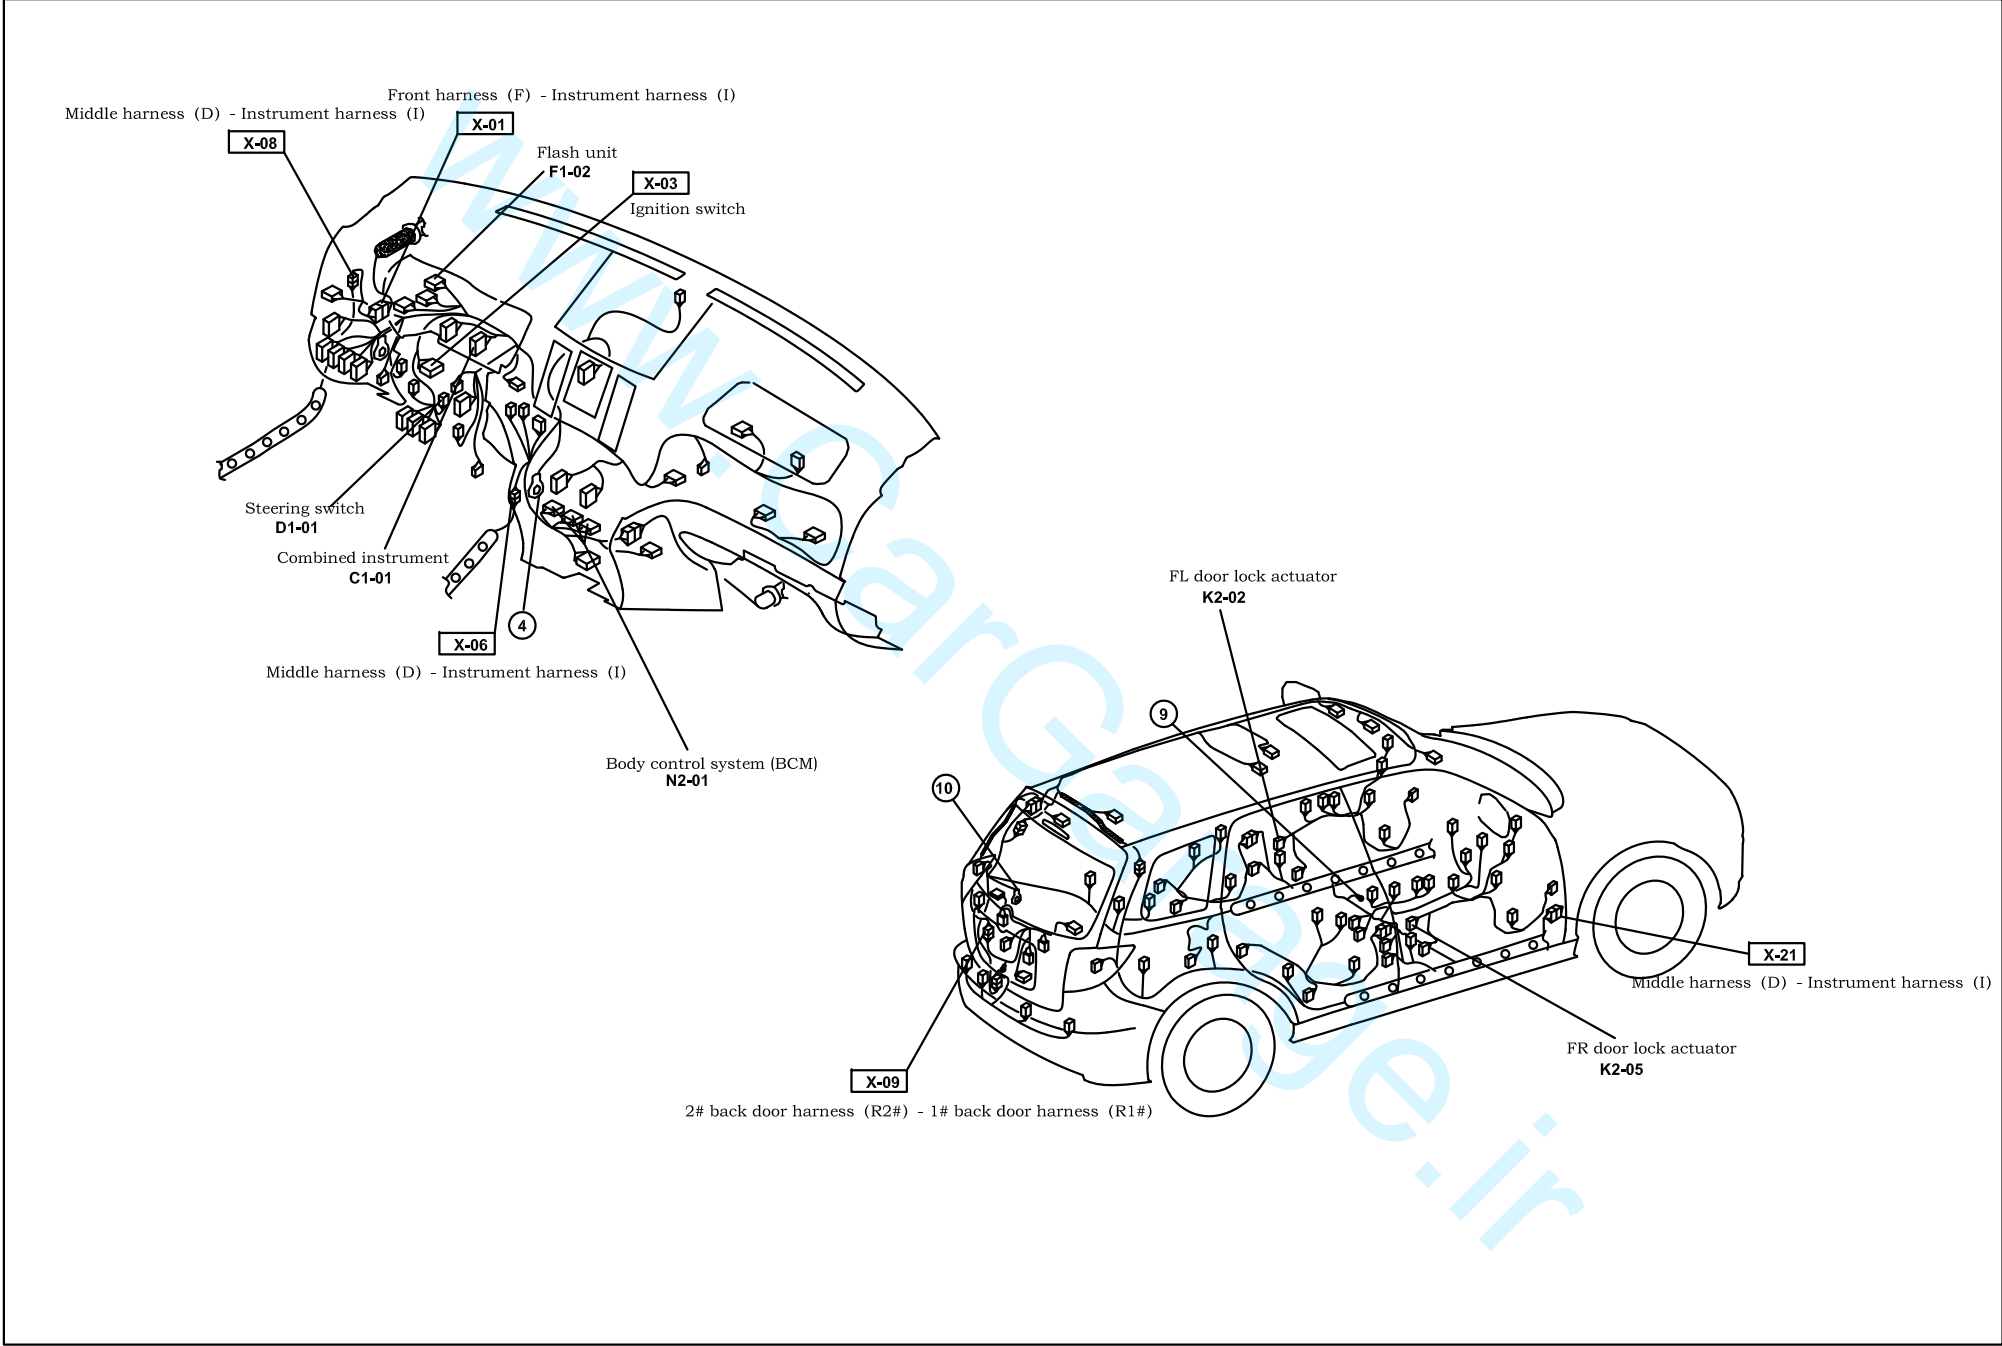

## نماد

Name	Symbol	Name	Symbol
Front harness	F 	Grounding harness	EA
Engjne harness	E 	Interior harness	IN
EM harness	EM	Reversing radar harness	RA
Middle harness	D 	2# Back door harness	R2#
Rear harness	R 	1# Back door harness	R1#
Front left door harness	DR1		
Front right door harness	DR2		
Rear left door harness	DR3		
Rear right door harness	DR4		
Instrument harness	I		

N2-01 Body control system (BCM) (I)

K2-02 FL door lock actuator (DR1)

K2-05 FR door lock actuator (DR2)

\$ with PEPS

Body control system (BCM)

N2-01 Body control system (BCM)(I)

K1-01 Power window main switch (DR1)

Harness mark:  (F)  (E)  (D)  (R)