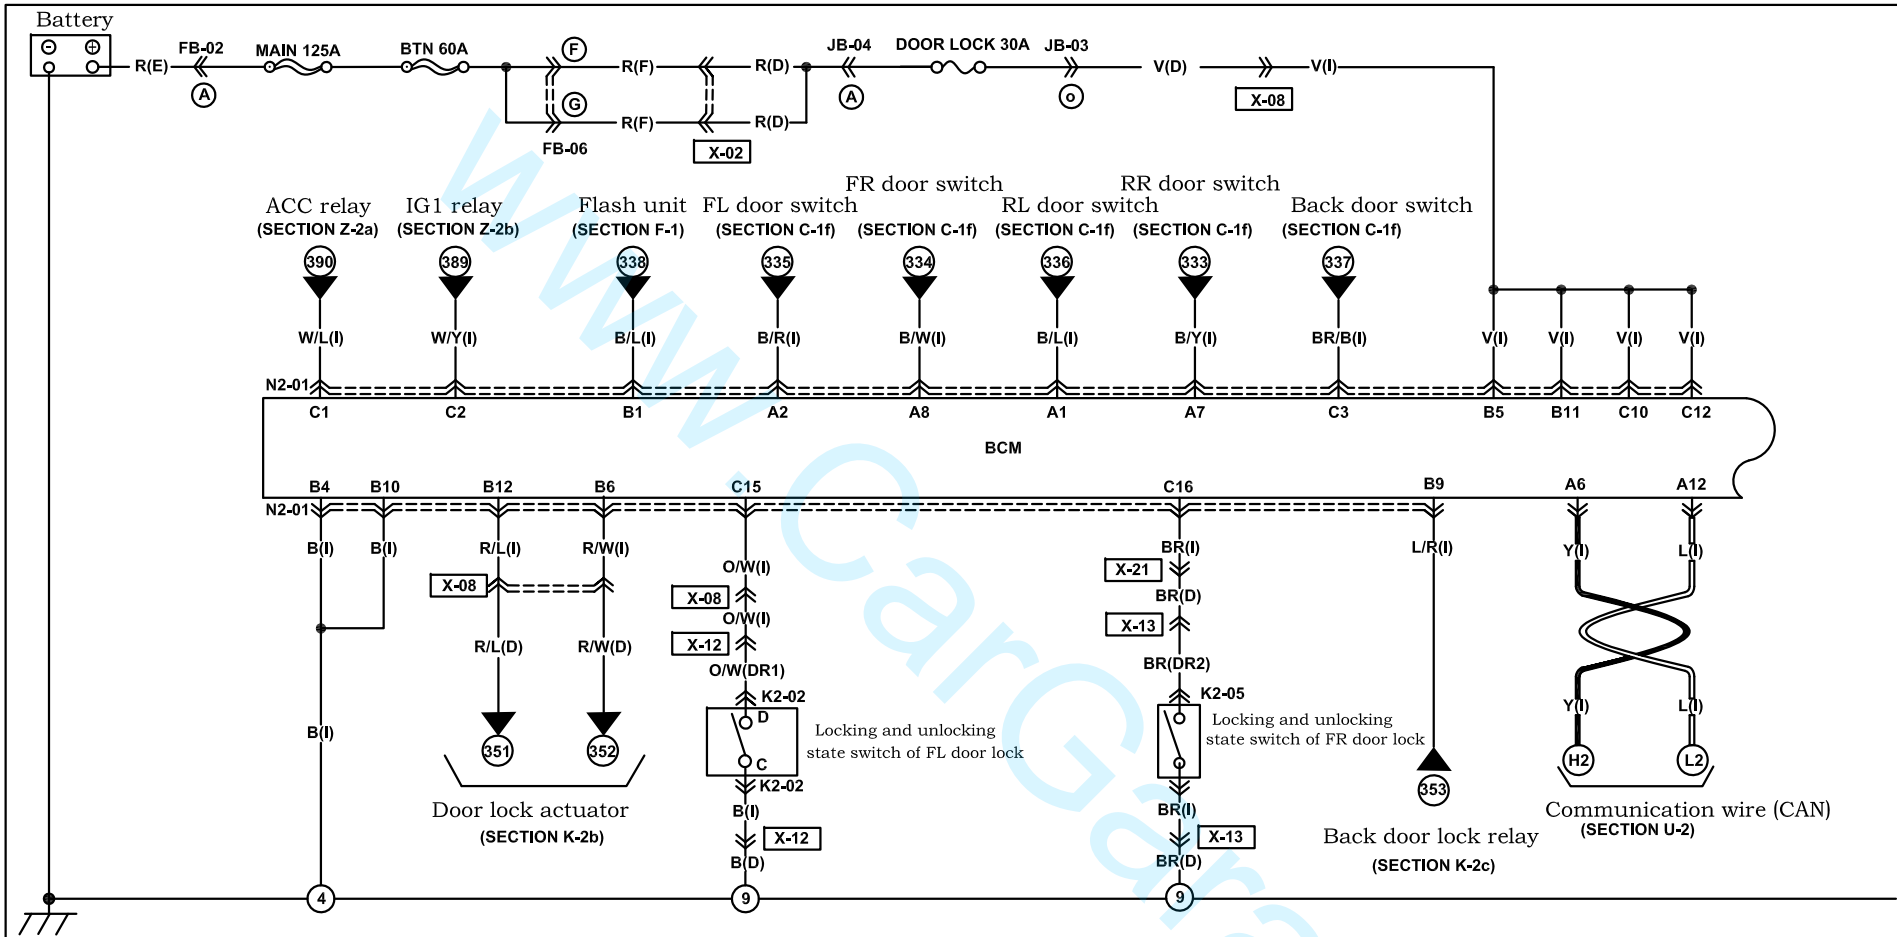

## نماد

Name	Symbol	Name	Symbol
Front harness	F 	Grounding harness	EA
Engjne harness	E 	Interior harness	IN
EM harness	EM	Reversing radar harness	RA
Middle harness	D 	2# Back door harness	R2#
Rear harness	R 	1# Back door harness	R1#
Front left door harness	DR1		
Front right door harness	DR2		
Rear left door harness	DR3		
Rear right door harness	DR4		
Instrument harness	I		

N2-01 Body control system (BCM) (I)

K2-02 FL door lock actuator (DR1)

K2-05 FR door lock actuator (DR2)

\$ with PEPS

Body control system (BCM)

N2-01 Body control system (BCM)(I)

K1-01 Power window main switch (DR1)

Harness mark:  (F)  (E)  (D)  (R)