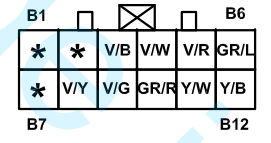

## نماد

Name	Symbol	Name	Symbol
Front harness	F 	Grounding harness	EA
Engjne harness	E 	Interior harness	IN
EM harness	EM	Reversing radar harness	RA
Middle harness	D 	2# Back door harness	R2#
Rear harness	R 	1# Back door harness	R1#
Front left door harness	DR1		
Front right door harness	DR2		
Rear left door harness	DR3		
Rear right door harness	DR4		
Instrument harness	I		

N2-01 Body control system (BCM) (I)

K2-02 FL door lock actuator (DR1)

K2-05 FR door lock actuator (DR2)

\$ with PEPS

Body control system (BCM)

N2-01 Body control system (BCM)(I)

K1-01 Power window main switch (DR1)