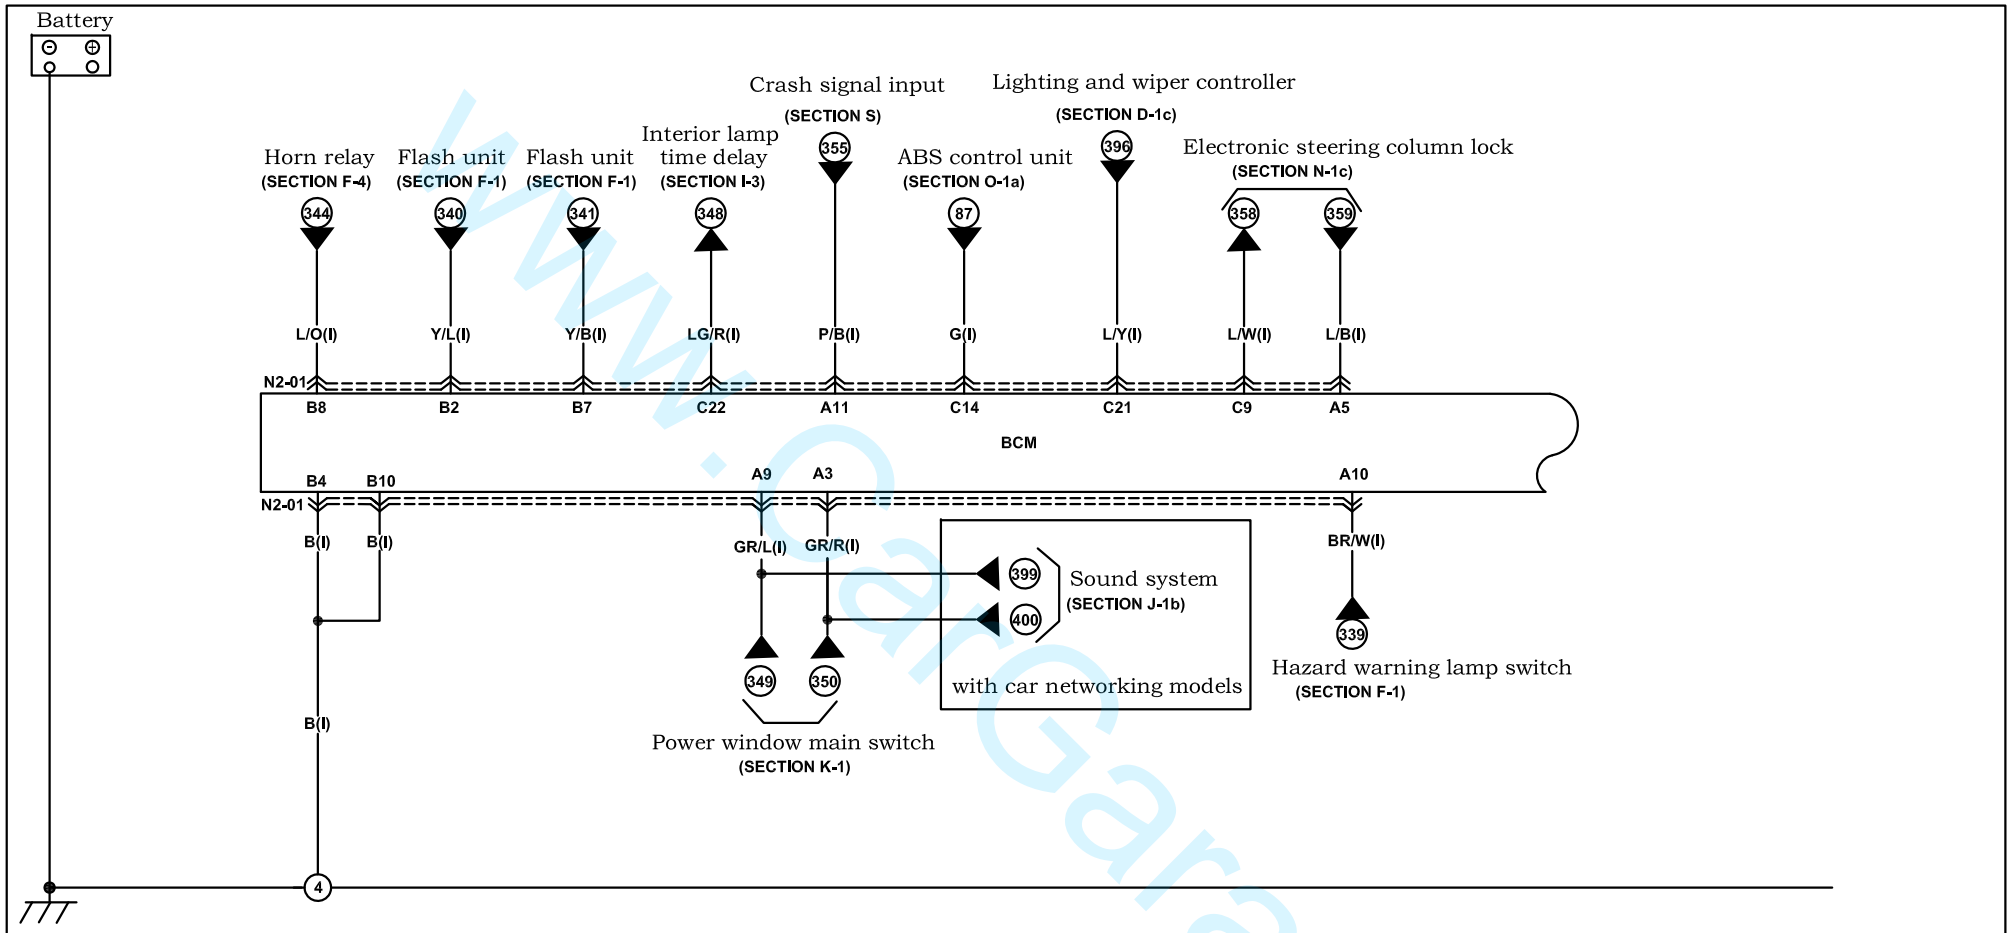

N2-01 Body control system (BCM) (I)

K2-02 FL door lock actuator (DR1)

K2-05 FR door lock actuator (DR2)

\$ with PEPS

Body control system (BCM)

N2-01 Body control system (BCM)(I)

K1-01 Power window main switch (DR1)

Harness mark:  (F)  (E)  (D)  (R)